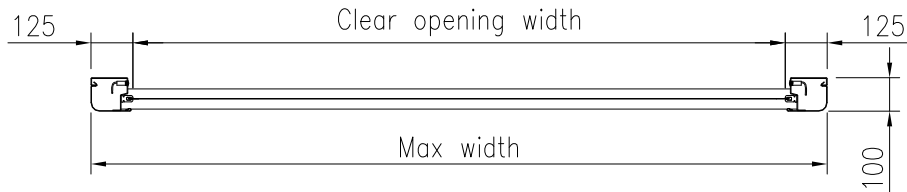

SECTION B-B

CLEAR OPENING WIDTH UP TO 4500 mm
CLEAR OPENING HEIGHT UP TO 3600 mm

DOOR MODEL: DYNAMICROLL® STD

OPENING SIZE (W X H)	POWER SUPPLY	SPACE FOR INSTALLATION		
W :	<input type="checkbox"/> Inverter 230 V monophase (up to 12 m²)	Right	Left	Top
H :	<input type="checkbox"/> Inverter 400 V threephase			

FRAME: -

CURTAIN: -

OPTIONS AND NOTES:

DATE:
30/04/2015

SHEET

1

FILE NAME:
DYN_SLM250_ENG.dwg

LAYER